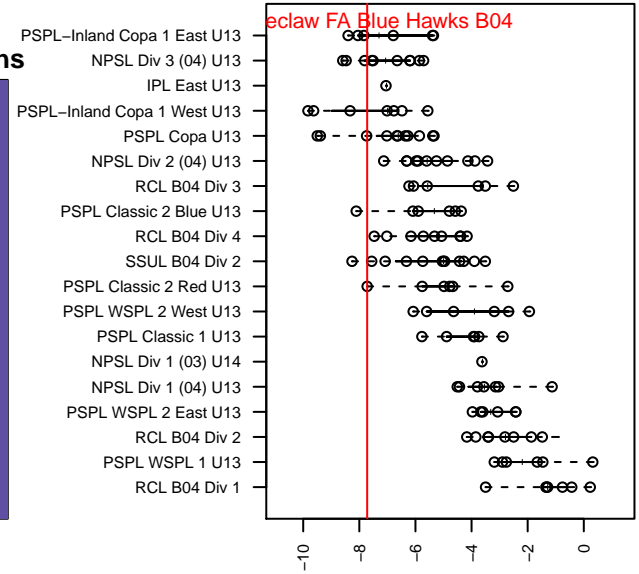

**attack and defense rating
relative to others at age
and all opponents in last 13 months**